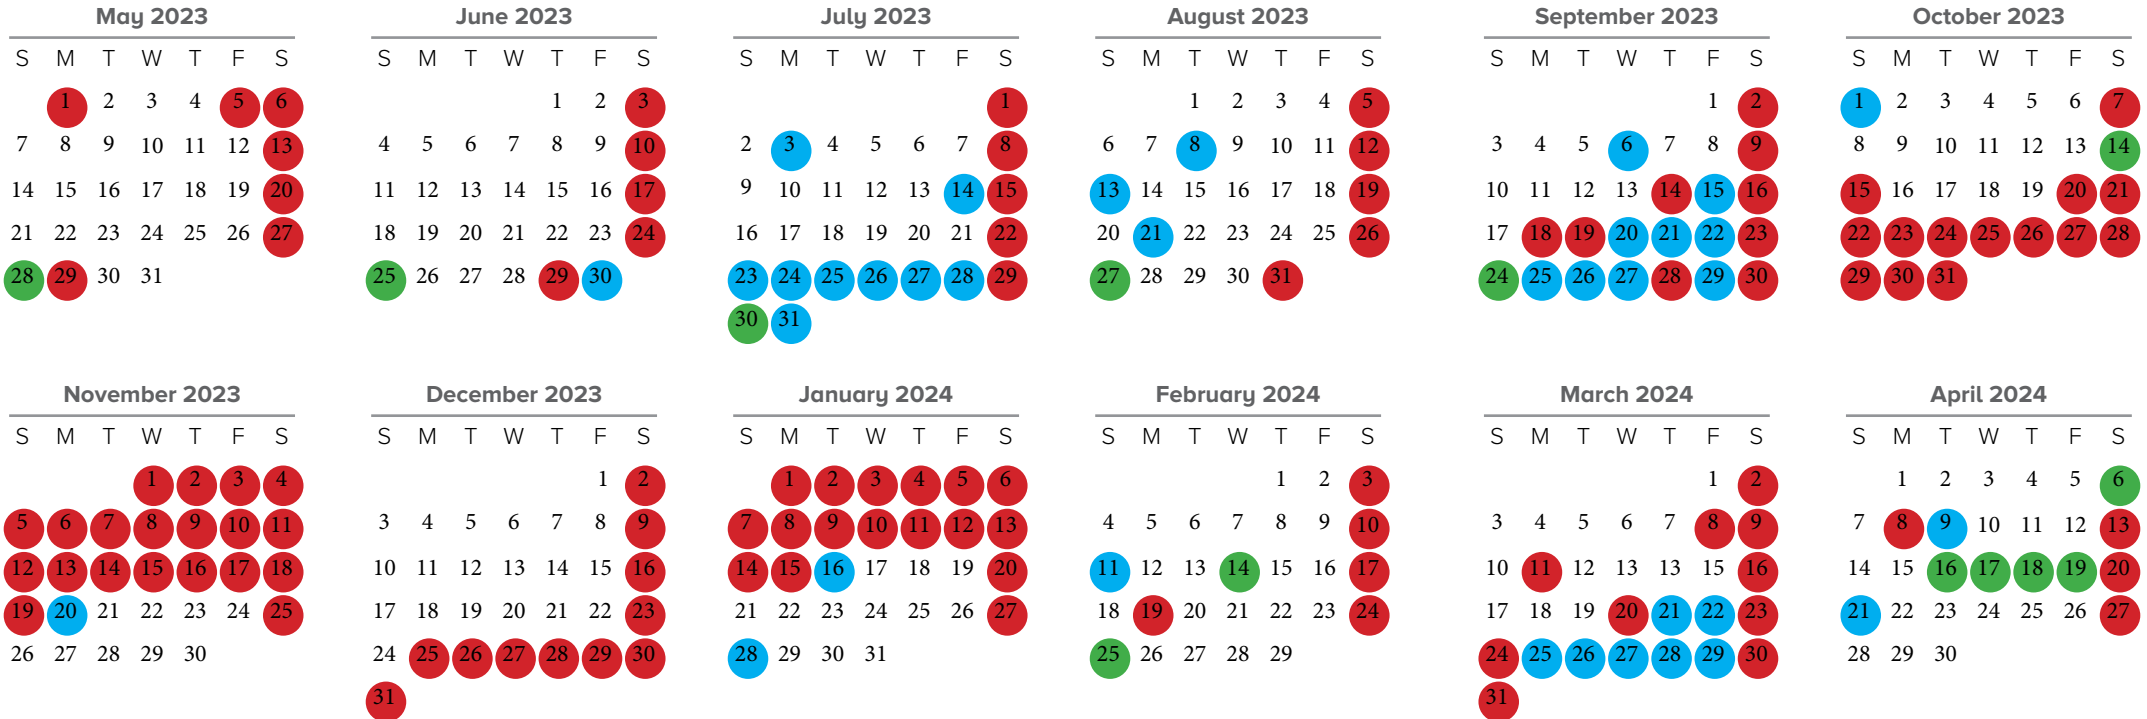

## Academic Calendar 2023-24

Published March 2023

● **Holiday for all**    
 ● **Holiday only for students**    
 ● **Special day**

### SCHOOL HOLIDAYS AND IMPORTANT DATES

- May 1 - MAY DAY/International Labor Day
- May 5 - Ubhauri Parva/Buddha Jayanti
- May 28 - Department Meeting
- May 29 - Republic Day
- June 25 - Department Meeting
- June 29 - Eid al-Adha
- June 30 - National Dhaan Diwas
- July 3 - Teacher's Day
- July 14 - Bhanu Jayanti
- July 23-31 - Mid-Semester Exam
- July 30 - Department Meeting
- August 8 - 6<sup>th</sup> BIB Tournament Begins
- August 13 - PTC Begins
- August 21 - Naag Panchami

### SCHOOL HOLIDAYS AND IMPORTANT DATES

- Oct 20 - Nov 19 | Dashain and Tihar Vacation
- Nov 20 - School Resumes
- Dec 25 - Jan 15 Winter Vacation
- Dec 26 - Udhauli Purva/ Yomaripunhi
- Dec 31 - Tamu Loshar
- Jan 1 - New Year 2024
- Jan 12 - National Unity Day
- Jan 15 - Maghe Sankranti
- Jan 16 - School Resumes
- Jan 28 - Mid-Semester Exam Begins
- Feb 10 - Sonam Losar
- Feb 11 - PTC Begins
- Feb 14 - Basan-ta Panchami, Saraswati Puja
- Feb 19 - Democracy Day

- Feb 25 - Department Meeting
- March 8 - Maha Shivaratri/International Women's Day
- March 11 - Gyalpo Losar
- March 20 - Exam Preparation
- March 21-29 S2 Exam
- March 24 - Fagu Purnima
- March 31 - Session Break
- April 6 - Annual Result Distribution
- April 8 - Ghode Jatra
- April 9 - Preschool 2024/25 Begins
- April 16-19 Teacher's Training
- April 21 - New Academic Session 2024/25 Begins